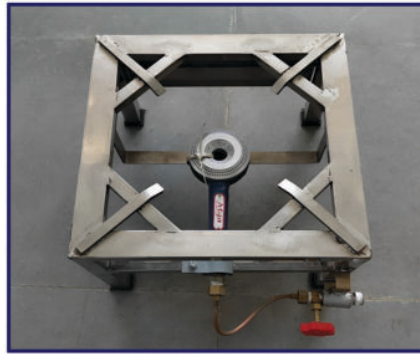

TEA/MILK BOILER -SET

CHEF N DISH - SINGLE

CHEF N DISH - MULTY

CHEF N DISH - ROUND

RING BURNER - BRIYANI WARMER

CANTEEN - BURNER

SS FAST FOOD RANGE

MS FAST FOOD RANGE