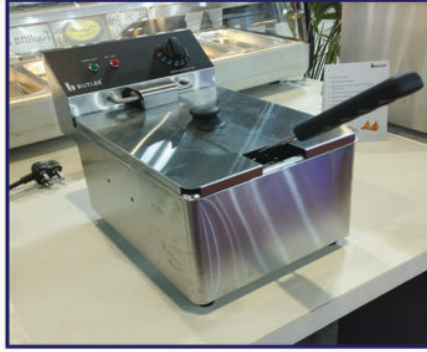

FOOD PROCESSING EQUIPMENTS

TILTING WET GRINDERS

BOXYTYPE GRINDERS

PULVERIZER/GRAVY MACHINE

POTATO PEELER

COCONUT SCRAPER

VEGITABLES CUTTING MACHINE

INSTANT RICE GRINDER

PLANETARY/SPIRAL MIXER

DOUGH KNEADER

FEATHER CLEANING MACHINE

SUGARCANE JUICER

COMMERCIAL MIXER GRINDER

GAS STOVE

DEEFAT FRYER - SINGLE

DEEFAT FRYER - DOUBLE

SANDWICH GRILLER-SINGLE

SANDWICH GRILLER - DOUBLE

HOT PLATE- TABLE TOP

PIZA OVEN/SALAMANDER

RICE DRUM

SUGARCANE MACHINE

POPCORN MACHINE

TEA/COFFEE/MILK - BOILER