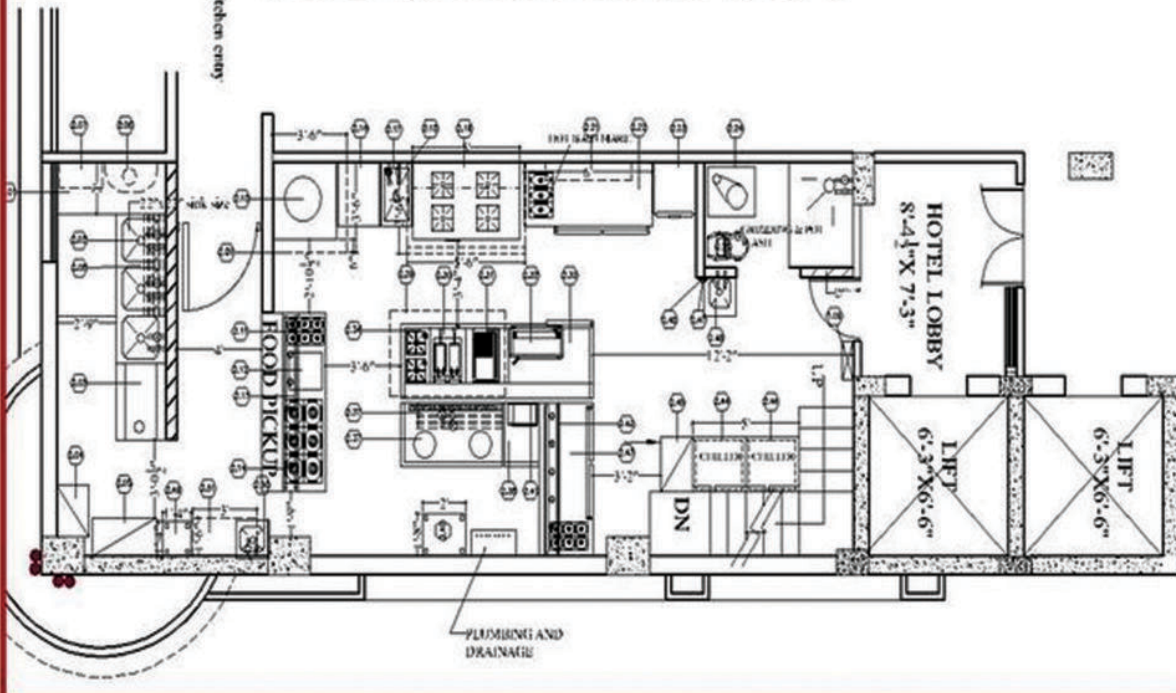

HOT FOOD TROLLEY

SPOON STERILIZER

PLATE STERILIZER

PLATE WARMER

HOOD TYPE DISHWASHER MACHINE

ng Triple Camera
my Galaxy A70

KITCHEN LAYOUT

7/2 80/81/10/10/C
2/20 10/20/10/20/4
10/20/10/10/20/10
Rev: _____
By: _____
Date: _____
Proj: _____
Scale: _____
Sheet: _____